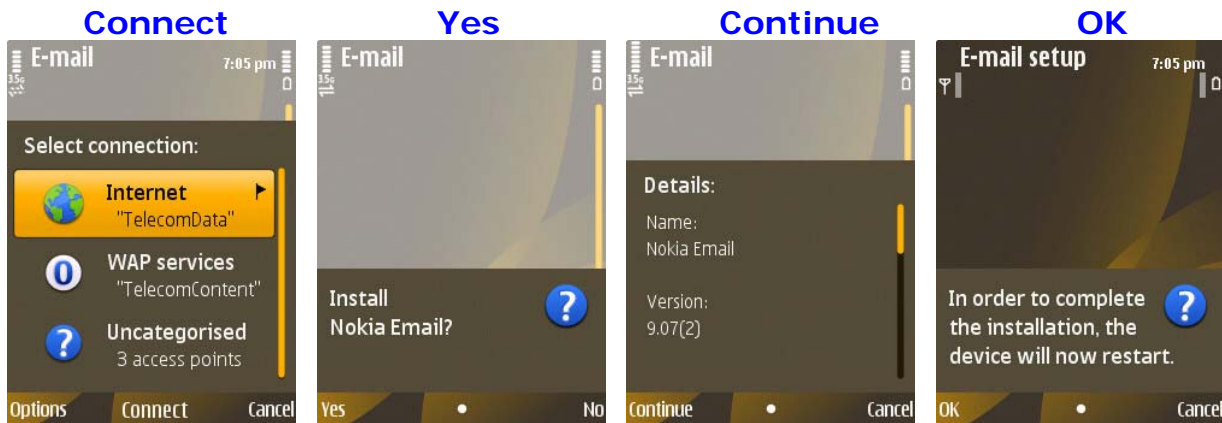

Nokia 6720 Email Setup Guide

Menu > Settings > Settings Wizard > Start... Then:

Once restarted, Press "No Thanks" until you get back to the Home Screen

Menu > Settings > Settings Wizard > Email Setup... Then: