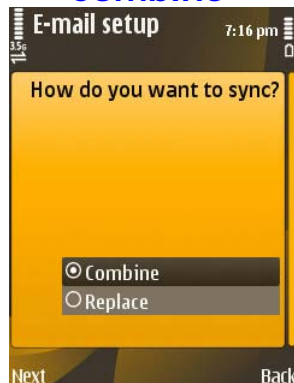

Mail for Exchange

Enter Information...

Domain: Mail Domain Name
User name: Your PC Username
Password: Your PC Password
Server Name: Server Address
Secure Login: On

Email and Data

Combine

Yes

Continue