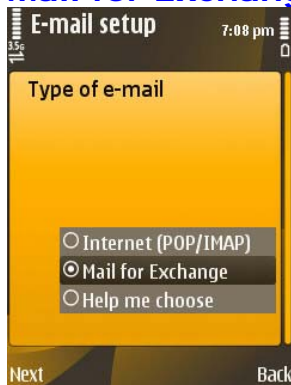

Mail for Exchange